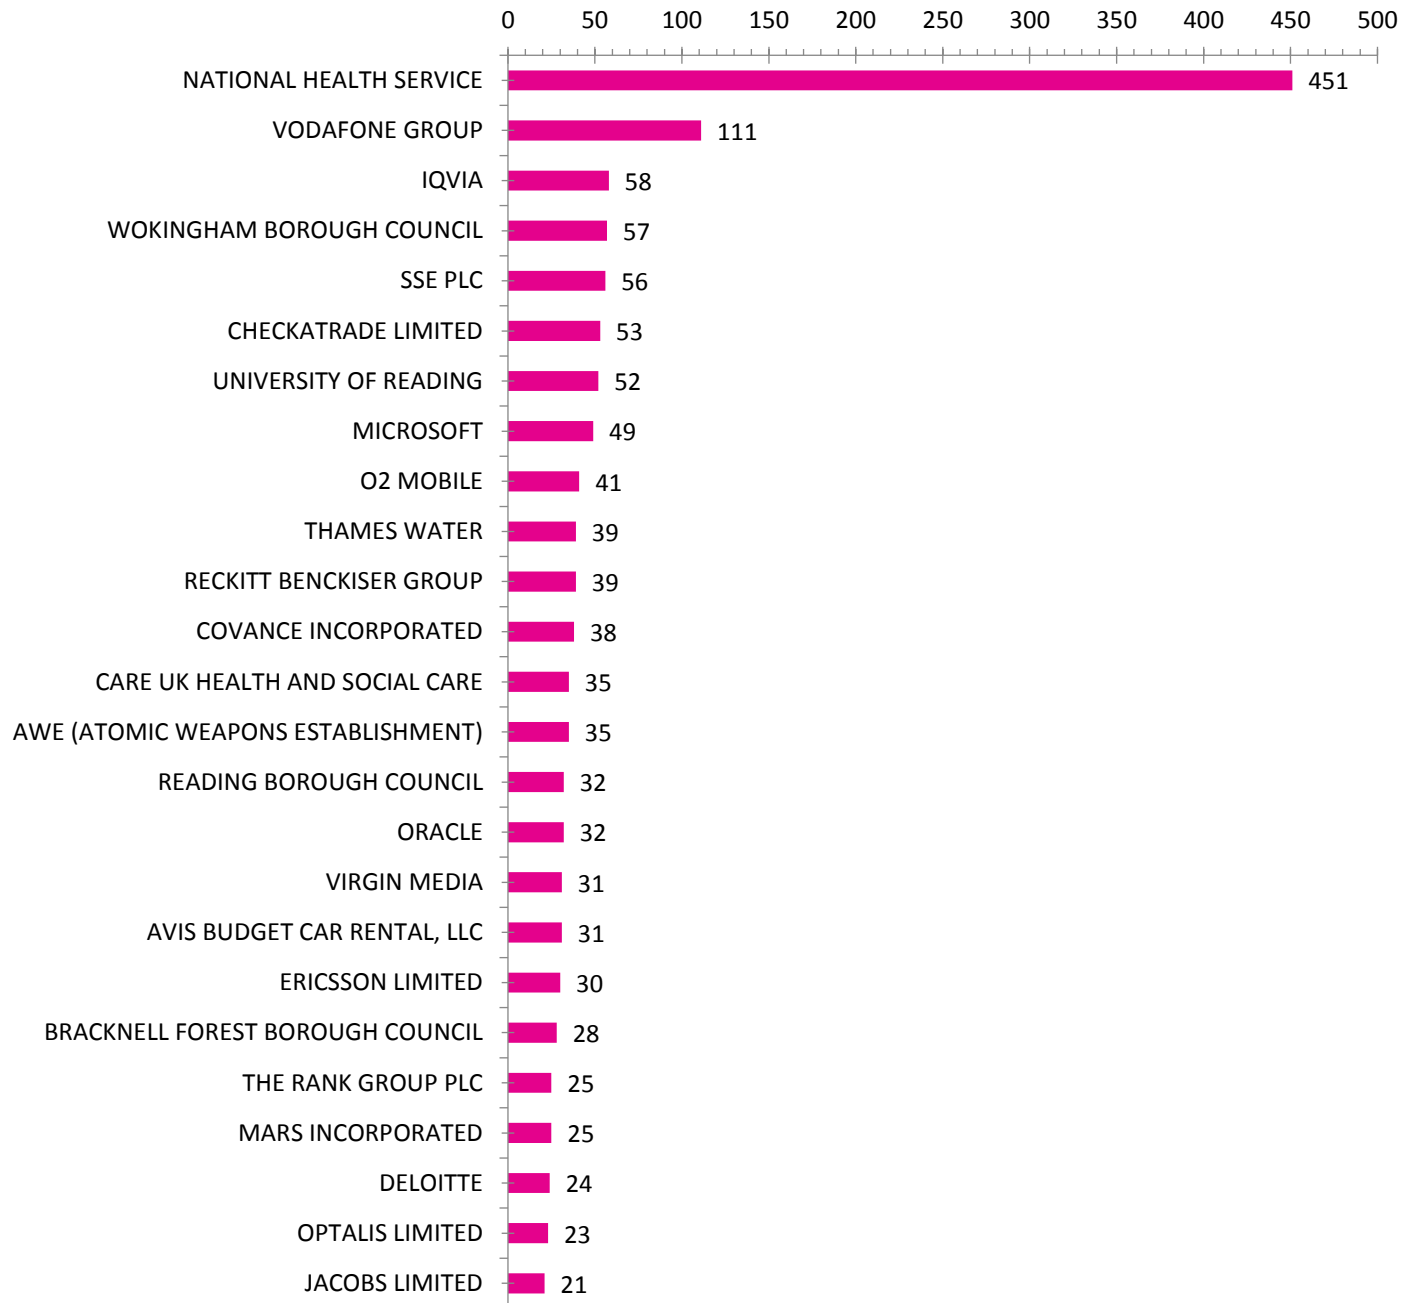

**Monthly LMI Report for  
BERKSHIRE  
April 2021**

Source: Labour Insights

# Employers with the Most Job Openings