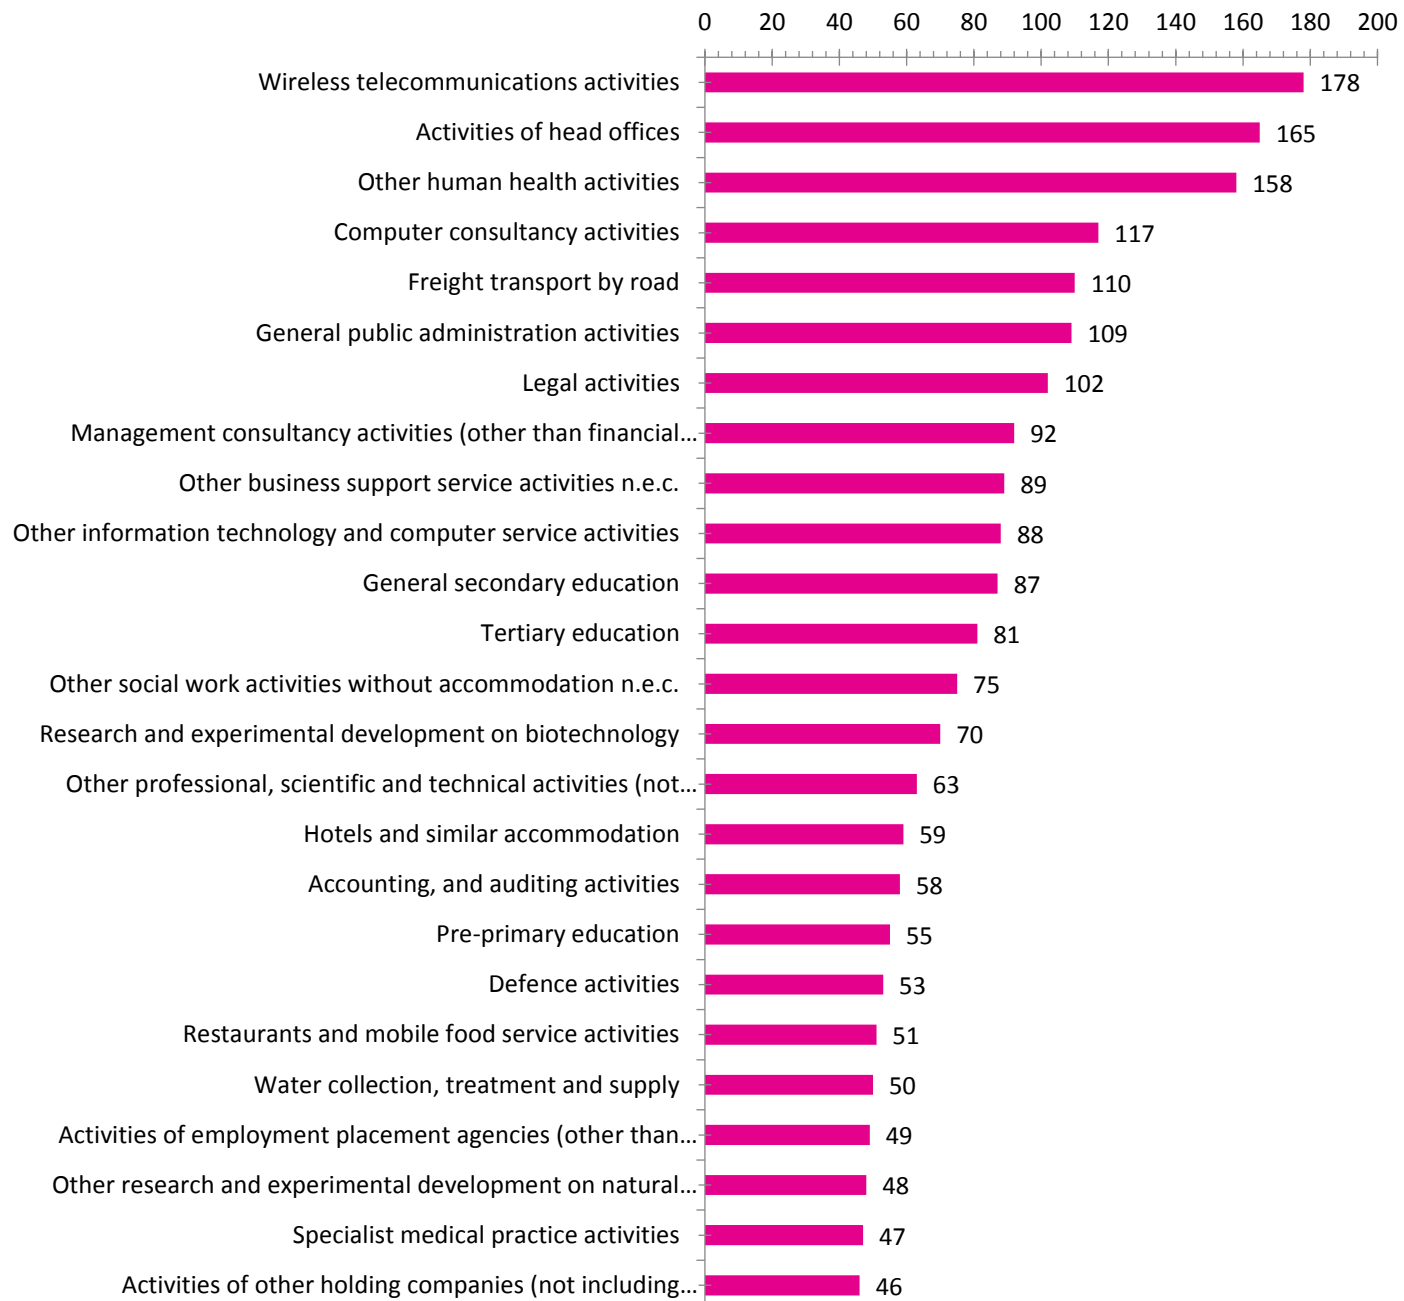

**Monthly LMI Report for  
BERKSHIRE  
April 2021**

Source: Labour Insights

# Employers with the Most Job Openings

## Experience by Education

## Top Detailed Industries